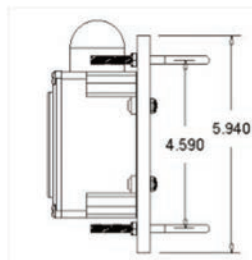

Peep Lights

DRIFTLIGHT-PEEP

Drift Peep Light

- Waterproof
- Screw Cap turns light on/off
- Automatic photo sensor shut-off
- Velcro strap to allow for easy mounting
- Runs for ten (10) nights on four (4) AA alkaline batteries

PEEP-SOLAR-4X4-GR-BL-PLATE-U

Solar Peep Light

- Self-contained unit, sets up in minutes
- Stainless steel U-Bolt brackets
- UV resistant lens and case
- Replaceable battery pack with a life expectancy of 3 to 8 years
- High efficiency, premium grade solar panel
- Waterproof, neoprene on/off switch
- Automatic photo sensor shut-off

Dimensions: 6 1/4" H x 2 3/4" L x 6" W

Weight: 3 lbs.

PEEP-LIGHT-4LED-25FT-CANNON

Peep Light connected to Flashing barge light

- Easily connects to flashing amber barge light via cannon plug
- Velcro strip to allow for easy mounting
- UV resistant lens and case
- Barge light runs on two (2) - 6V alkaline spring batteries
- Magnetic mount barge light
- 25 ft. cable to peep light
- Waterproof Neoprene on/off switch
- Automatic photo sensor shut-off